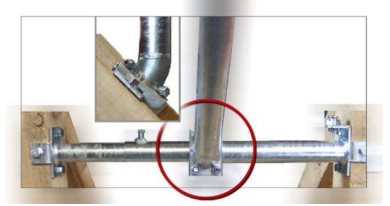

Antenna support bracket 48 mm X3030

Allgemeine Informationen

Products_Model	ET1964212
EAN	4031136046170
Producer	Televes (Preisner)
Producer-Model	X3030
Producer-Typ	SPAHA 48/1300 B
min. Order	
Class	Antennenmontagematerial

Technische Informationen

Art des Montagematerials

[Antenna support bracket 48 mm X3030 online kaufen](#)