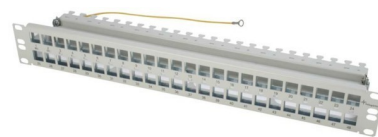

## Patch panel copper (twisted pair) 48 RJ45 8(8) H02025A0171

### Allgemeine Informationen

Products_Model	ET4508770
EAN	4018359323615
Producer	Telegärtner
Producer-Model	100021494
Producer-Typ	H02025A0171
min. Order	
Class	Patchpanel Kupfer