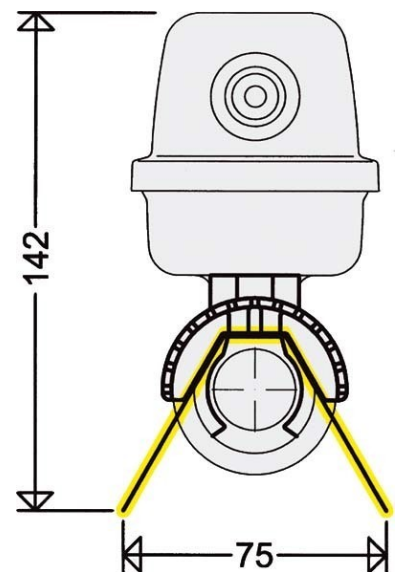

Light technical accessories for luminaires Reflector 175120001

Allgemeine Informationen

Products_Model	ET1525814
EAN	4041254131986
Producer	Schuch Licht
Producer-Model	175120001
Producer-Typ	175/21
min. Order	
Class	

Technische Informationen

Werkstoff	
Lichtaustritt	
Lichtverteilung	
Art des Zubehörs	

[Light technical accessories for luminaires Reflector 175120001 online kaufen](#)