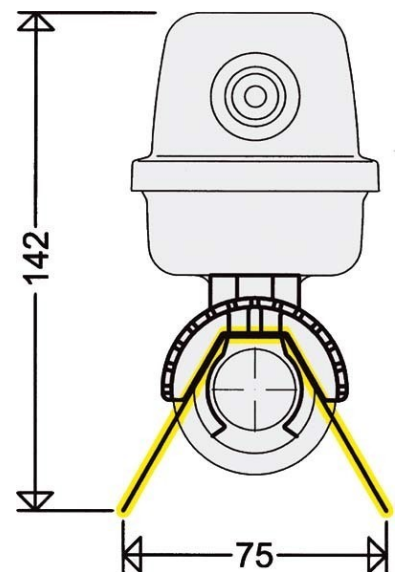

Light technical accessories for luminaires Reflector 175120001

Allgemeine Informationen

Products_Model	ET1525814
EAN	4041254131986
Producer	Schuch Licht
Producer-Model	175120001
Producer-Typ	175/21
min. Order	
Class	

Technische Informationen

Lichtaustritt
Lichtverteilung
Art des Zubehörs
Werkstoff

[Light technical accessories for luminaires Reflector 175120001 online kaufen](#)