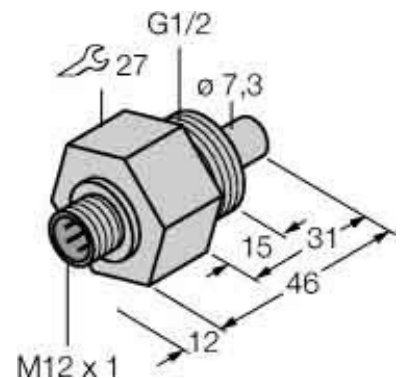

Light technical accessories for luminaires 6870322

Allgemeine Informationen

Products_Model	ET6301005
EAN	4047101172867
Producer	Turck
Producer-Model	6870322
Producer-Typ	FCSG1/2A4NAEXH1141
min. Order	
Class	