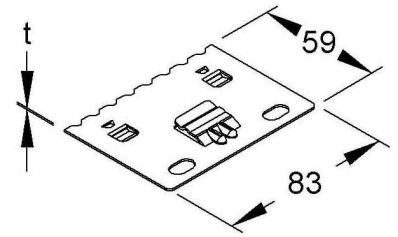

Cover frame for domestic switching devices RTPH 50

Allgemeine Informationen

Products_Model	ET5400717
EAN	4013339231973
Producer	Niadax
Producer-Model	RTPH 50
Producer-Typ	RTPH 50
min. Order	
Class	Abdeckrahmen

Technische Informationen

[Cover frame for domestic switching devices RTPH 50 online kaufen](#)