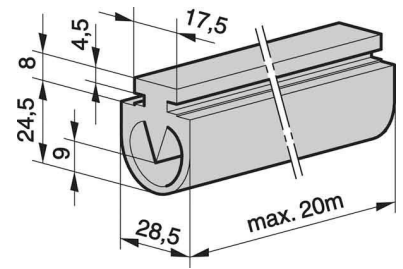

Accessories for gate-/roller-blind drive 9708942

Allgemeine Informationen

Products_Model ET1100445

EAN

Producer Somfy

Producer-Model 9708942

Producer-Typ 9708942

min. Order

Class Zubehör für Tor-/Rollladenantriebe

Technische Informationen

Art des Zubehörs

[Accessories for gate-/roller-blind drive 9708942 online kaufen](#)