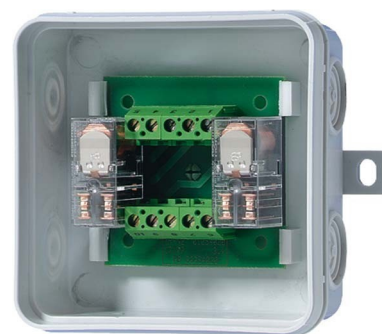

## Isolator relay venetian blind Surface mounted (plaster) TR-S

### Allgemeine Informationen

|                |                      |
|----------------|----------------------|
| Products_Model | ET0810013            |
| EAN            | 4011377737204        |
| Producer       | Jung                 |
| Producer-Model | TR-S                 |
| Producer-Typ   | TR-S                 |
| min. Order     |                      |
| Class          | Trennrelais Jalousie |

[Isolator relay venetian blind Surface mounted \(plaster\) TR-S online kaufen](#)