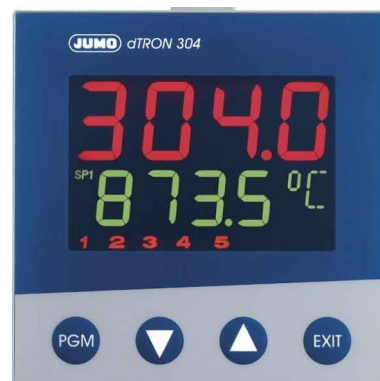

Room temperature controller Temperature controller 00442007

Allgemeine Informationen

Products_Model	ET0744606
EAN	4053877000143
Producer	Jumo
Producer-Model	00442007
Producer-Typ	703044/181-000-23/00
min. Order	
Class	Raumtemperaturregler

Technische Informationen

Ausführung	
Nennspannung	230V
Montageart	
Steuerleistung	0VA
Schaltdifferenz	0K
Elektronische Regelung	
Mit thermischer Rückführung	
Ein-/Ausschalter	
Schalter für Zusatzheizung	
Mit Temperaturabsenkung	
Fühlerelement	
Temperatur	0...0°C
Farbe	
Schutzart (IP)	
Höhe	96mm
Breite	96mm
Tiefe	90mm
Anzeige der Ist-Temperatur	
Kontaktausführung	
Nennstrom	3A
Schalter/Lampe für Nachtabsen	
Zusammenstellung	
Sommer/Winter-Umschalter	

[Room temperature controller Temperature controller 00442007 online kaufen](#)